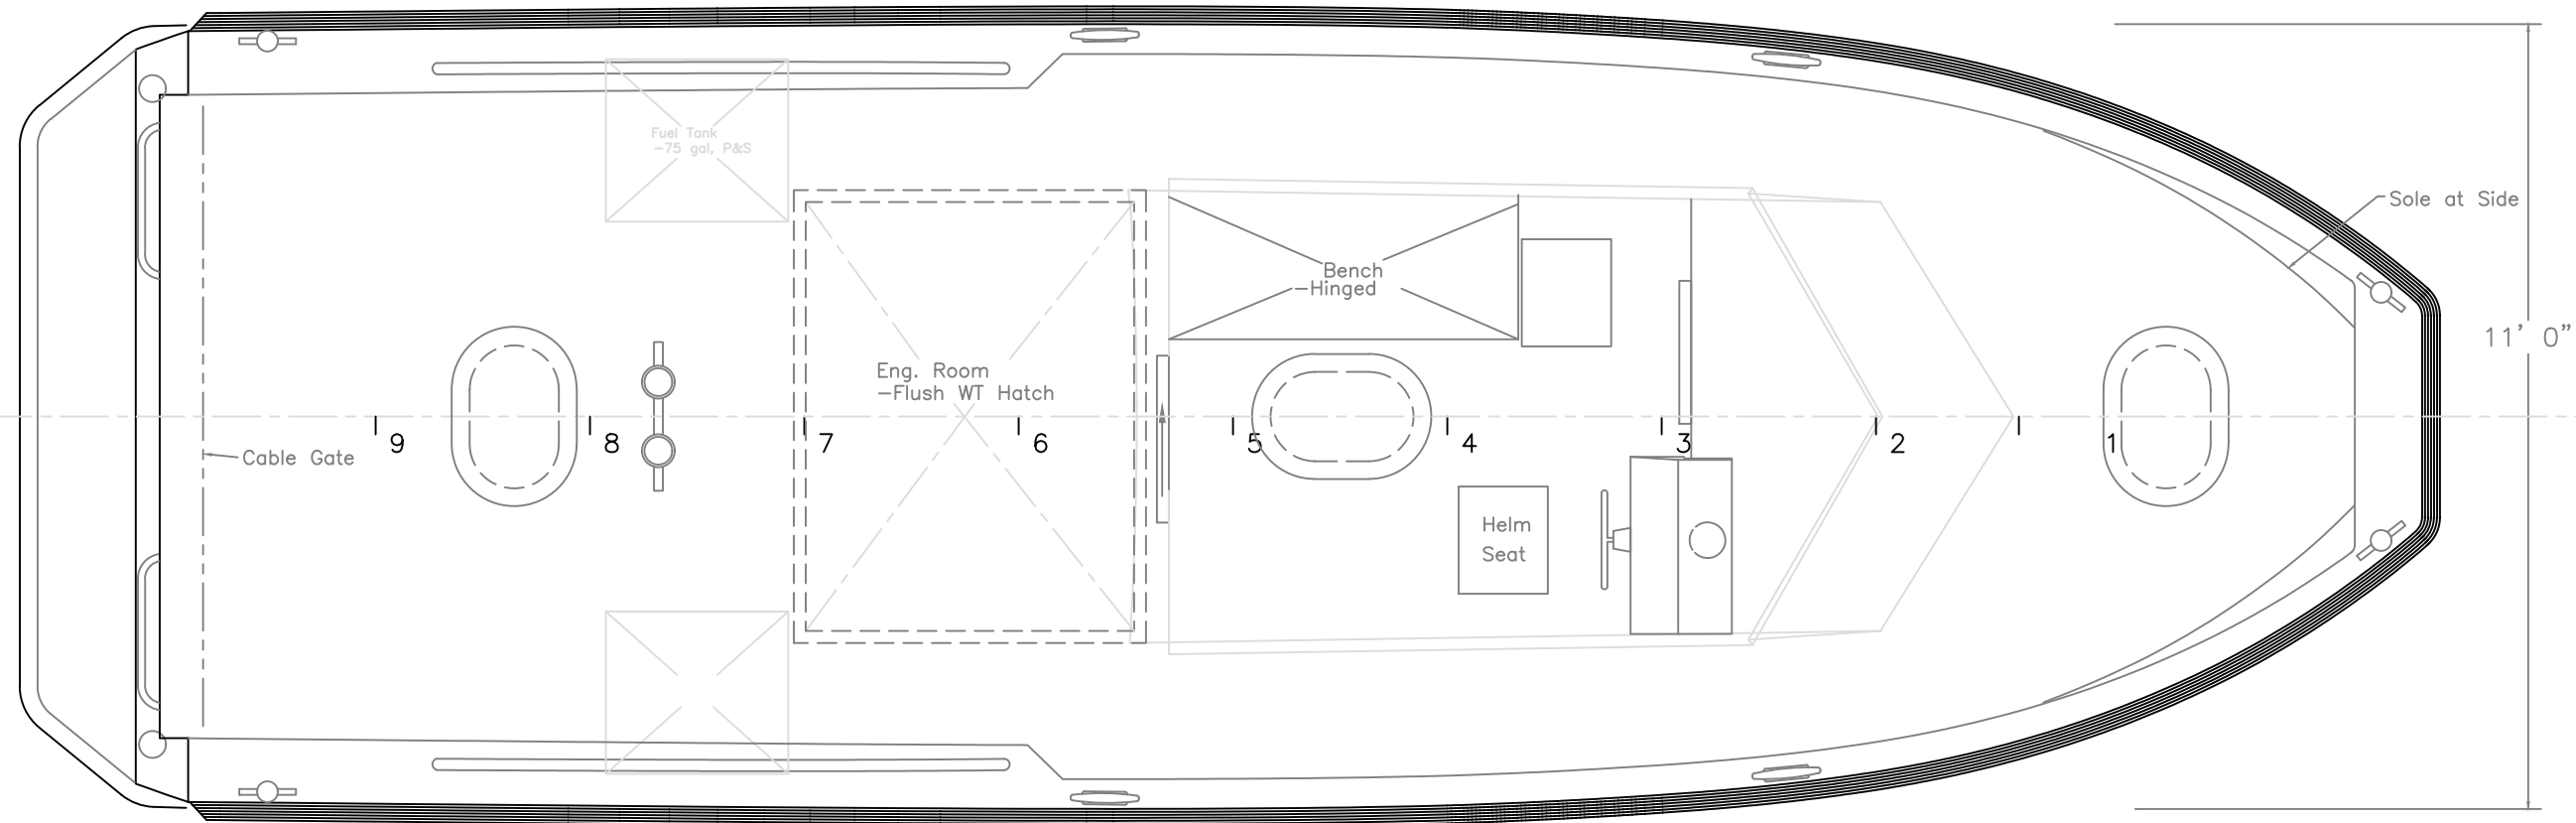

320-SI; OUTBOARD PROFIL		
SOUND MARINE		
SCALE 3/8"=1'	DES/DWN WAL	DATE 6/15/07
Response Marine, Inc. Newburyport, MA, www.responsemarine.com		SHEET DWG NO. 272-01

REV.	DESCRIPTION

320 SI; ARRANGEMENT		
SOUND MARINE		
SCALE 3/8"=1'	DES/DWN WAL	DATE 6/15/07
Response Marine, Inc. Newburyport, MA, www.responsemarine.com		SHEET DWG NO. 272-02

REV.	DESCRIPTION

320-SI; INBOARD PROFILE		
SOUND MARINE		
SCALE 3/8"=1'	DES/DWN WAL	DATE 6/15/07
Response Marine, Inc. Newburyport, MA, www.responsemarine.com		SHEET DWG NO. 272-03

REV.	DESCRIPTION

BODY PLAN		
320-SI- SOUND MARINE		
SCALE 1"=1'	DES/DWN WAL	DATE 6/14/07
Response Marine, Inc. Newburyport, MA, www.responsemarine.com		SHEET 272-04