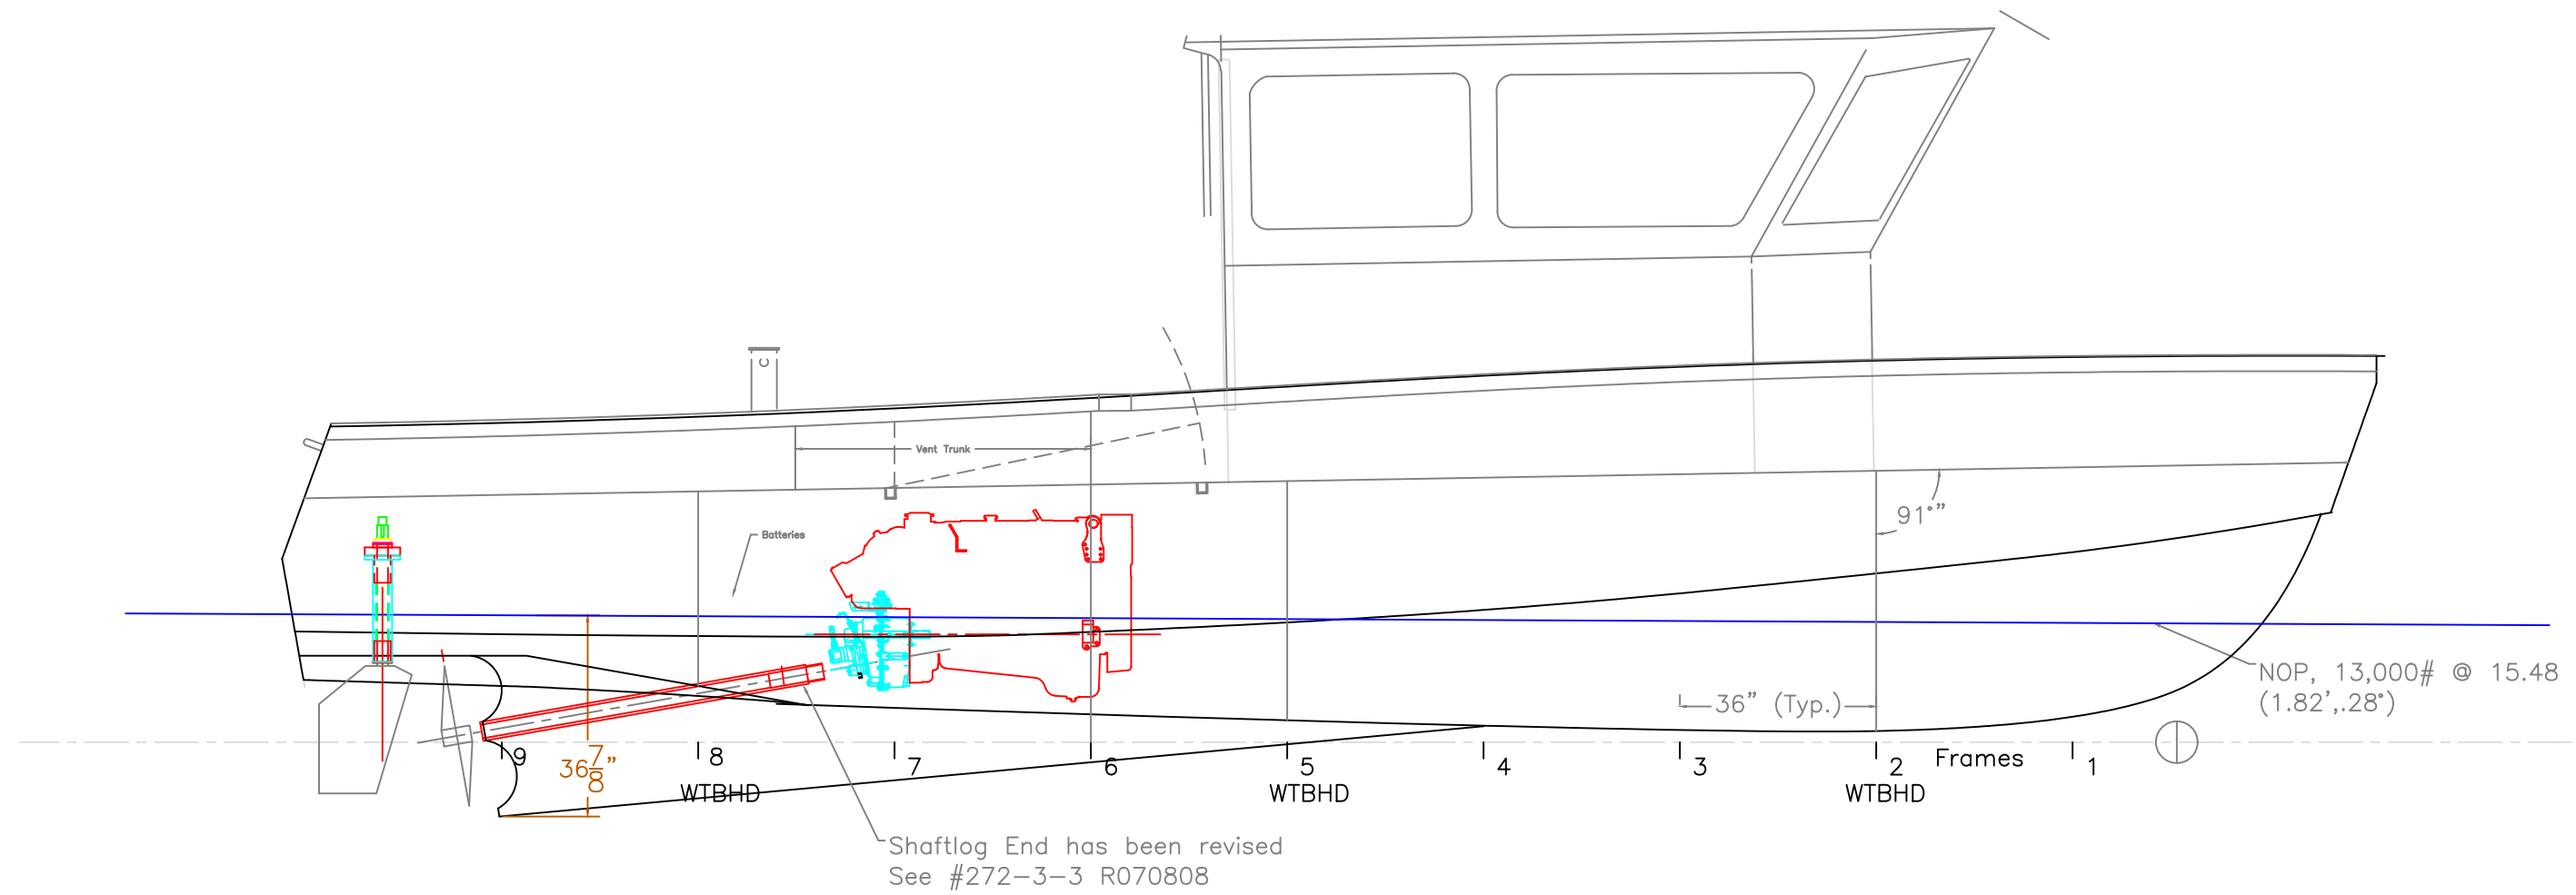

320-SI; OUTBOARD PROFIL		
SOUND MARINE		
SCALE 3/8"=1'	DES/DWN WAL	DATE 6/15/07
Response Marine, Inc. Newburyport, MA, www.responsemarine.com		SHEET DWG NO. 272-01

REV.	DESCRIPTION

320 SI; ARRANGEMENT		
SOUND MARINE		
SCALE 3/8"=1'	DES/DWN WAL	DATE 6/15/07
Response Marine, Inc. Newburyport, MA, www.responsemarine.com		SHEET DWG NO. 272-02

REV.	DESCRIPTION

320-SI; INBOARD PROFILE		
SOUND MARINE		
SCALE 3/8"=1'	DES/DWN WAL	DATE 6/15/07
Response Marine, Inc. Newburyport, MA, www.responsemarine.com		SHEET DWG NO. 272-03

REV.	DESCRIPTION

BODY PLAN		
320-SI- SOUND MARINE		
SCALE 1"=1'	DES/DWN WAL	DATE 6/14/07
Response Marine, Inc. Newburyport, MA, www.responsemarine.com		SHEET 272-04