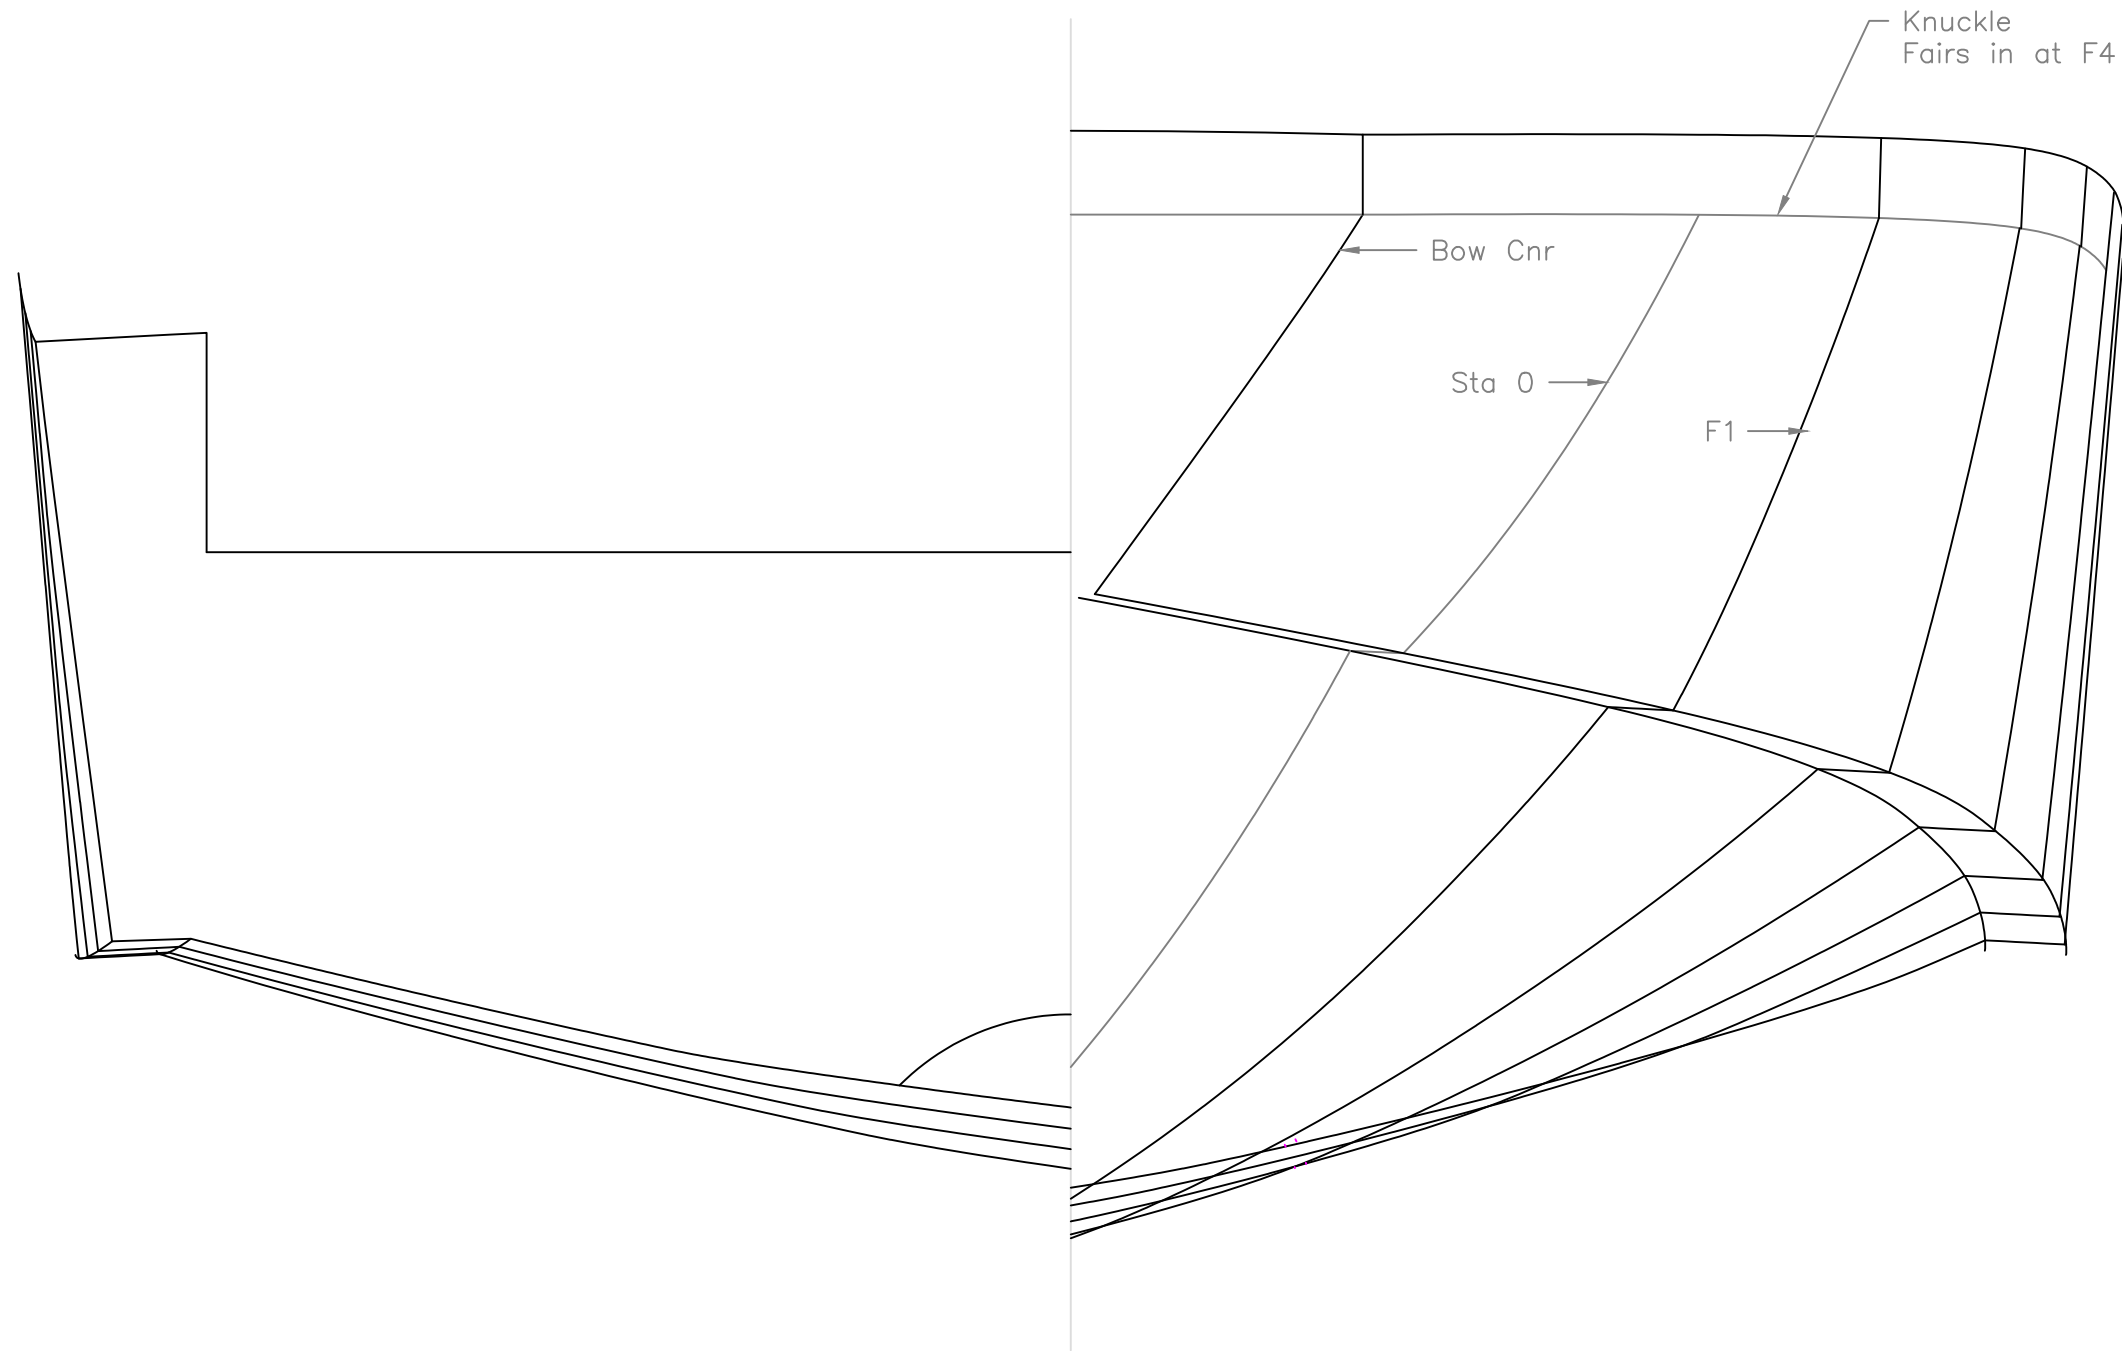

320-SI; OUTBOARD PROFIL		
SOUND MARINE		
SCALE 3/8"=1'	DES/DWN WAL	DATE 6/15/07
Response Marine, Inc. Newburyport, MA, www.responsemarine.com		SHEET DWG NO. 272-01

REV.	DESCRIPTION

320 SI; ARRANGEMENT		
SOUND MARINE		
SCALE 3/8"=1'	DES/DWN WAL	DATE 6/15/07
Response Marine, Inc. Newburyport, MA, www.responsemarine.com		SHEET DWG NO. 272-02

REV.	DESCRIPTION

320-SI; INBOARD PROFILE		
SOUND MARINE		
SCALE 3/8"=1'	DES/DWN WAL	DATE 6/15/07
Response Marine, Inc. Newburyport, MA, www.responsemarine.com		SHEET DWG NO. 272-03

REV.	DESCRIPTION

BODY PLAN		
320-SI- SOUND MARINE		
SCALE 1"=1'	DES/DWN WAL	DATE 6/14/07
Response Marine, Inc. Newburyport, MA, www.responsemarine.com		SHEET 272-04