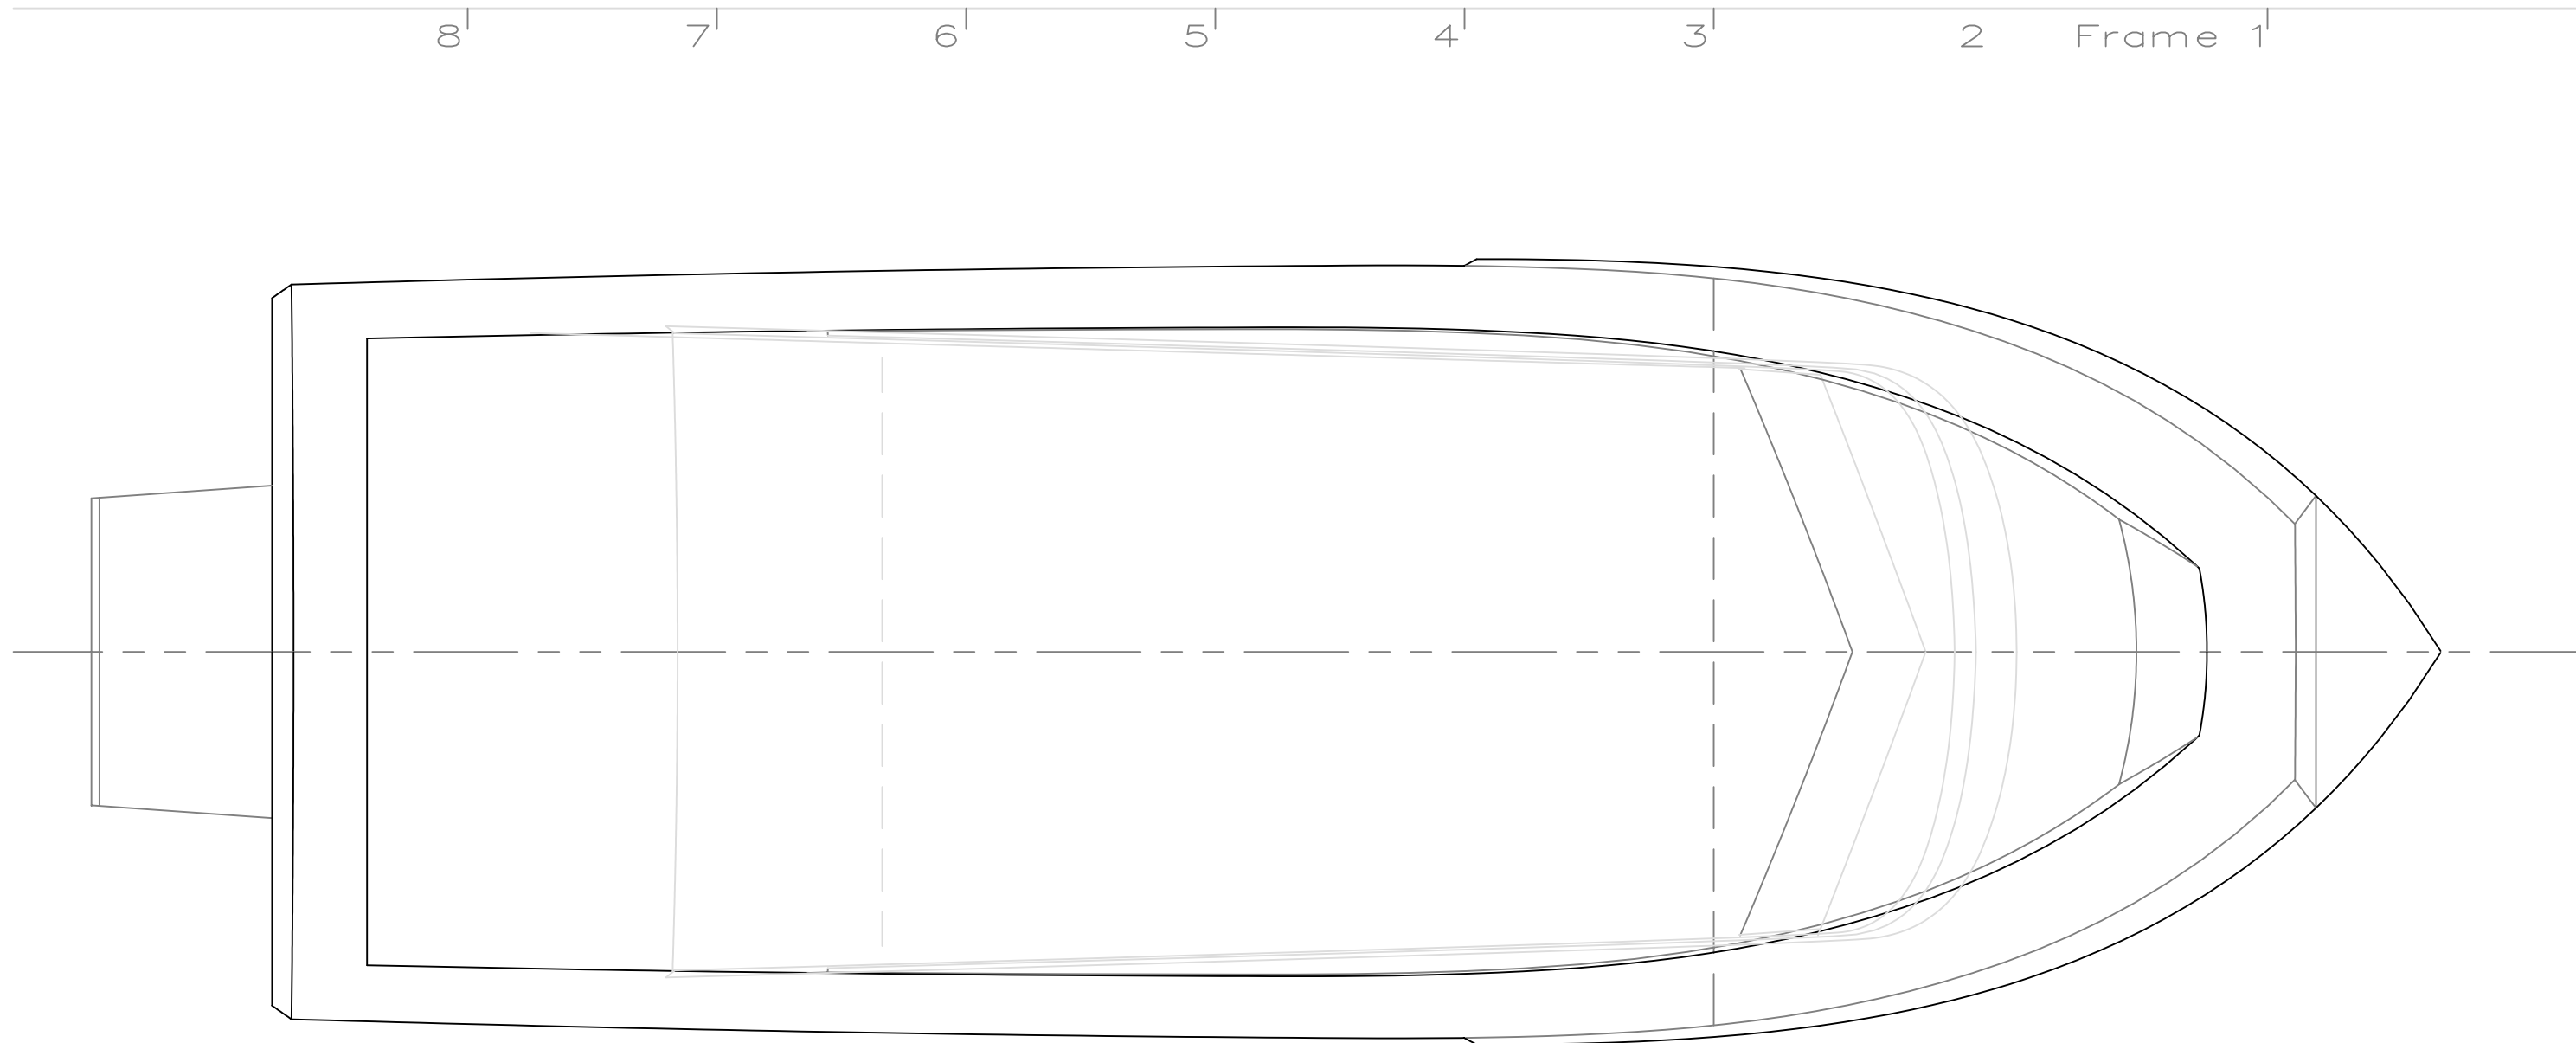

Norvelle Boats: 2695 Explorer — PROFILE VIEW

Response Marine, Inc.
Newburyport, MA
978-609-0525
www.responsemarine.com

1-27-06
 $\frac{1}{2}'' = 1'$

Norvelle Boats: 2695 Explorer — PROFILE VIEW

8' House w/ Flybridge

Response Marine, Inc.
Newburyport, MA
978-609-0525
www.responsemarine.com

1-27-06
1/2" = 1'

Norvelle Boats: 2695 Explorer — PLAN VIEW

Response Marine, Inc.
Newburyport, MA
978-609-0525
www.responsemarine.com

1-27-06
1/2" = 1'

Norvelle Boats: 2695 Explorer — END VIEWS

Response Marine, Inc.
Newburyport, MA
978-609-0525
www.responsemarine.com

1-27-06
1/2" = 1'