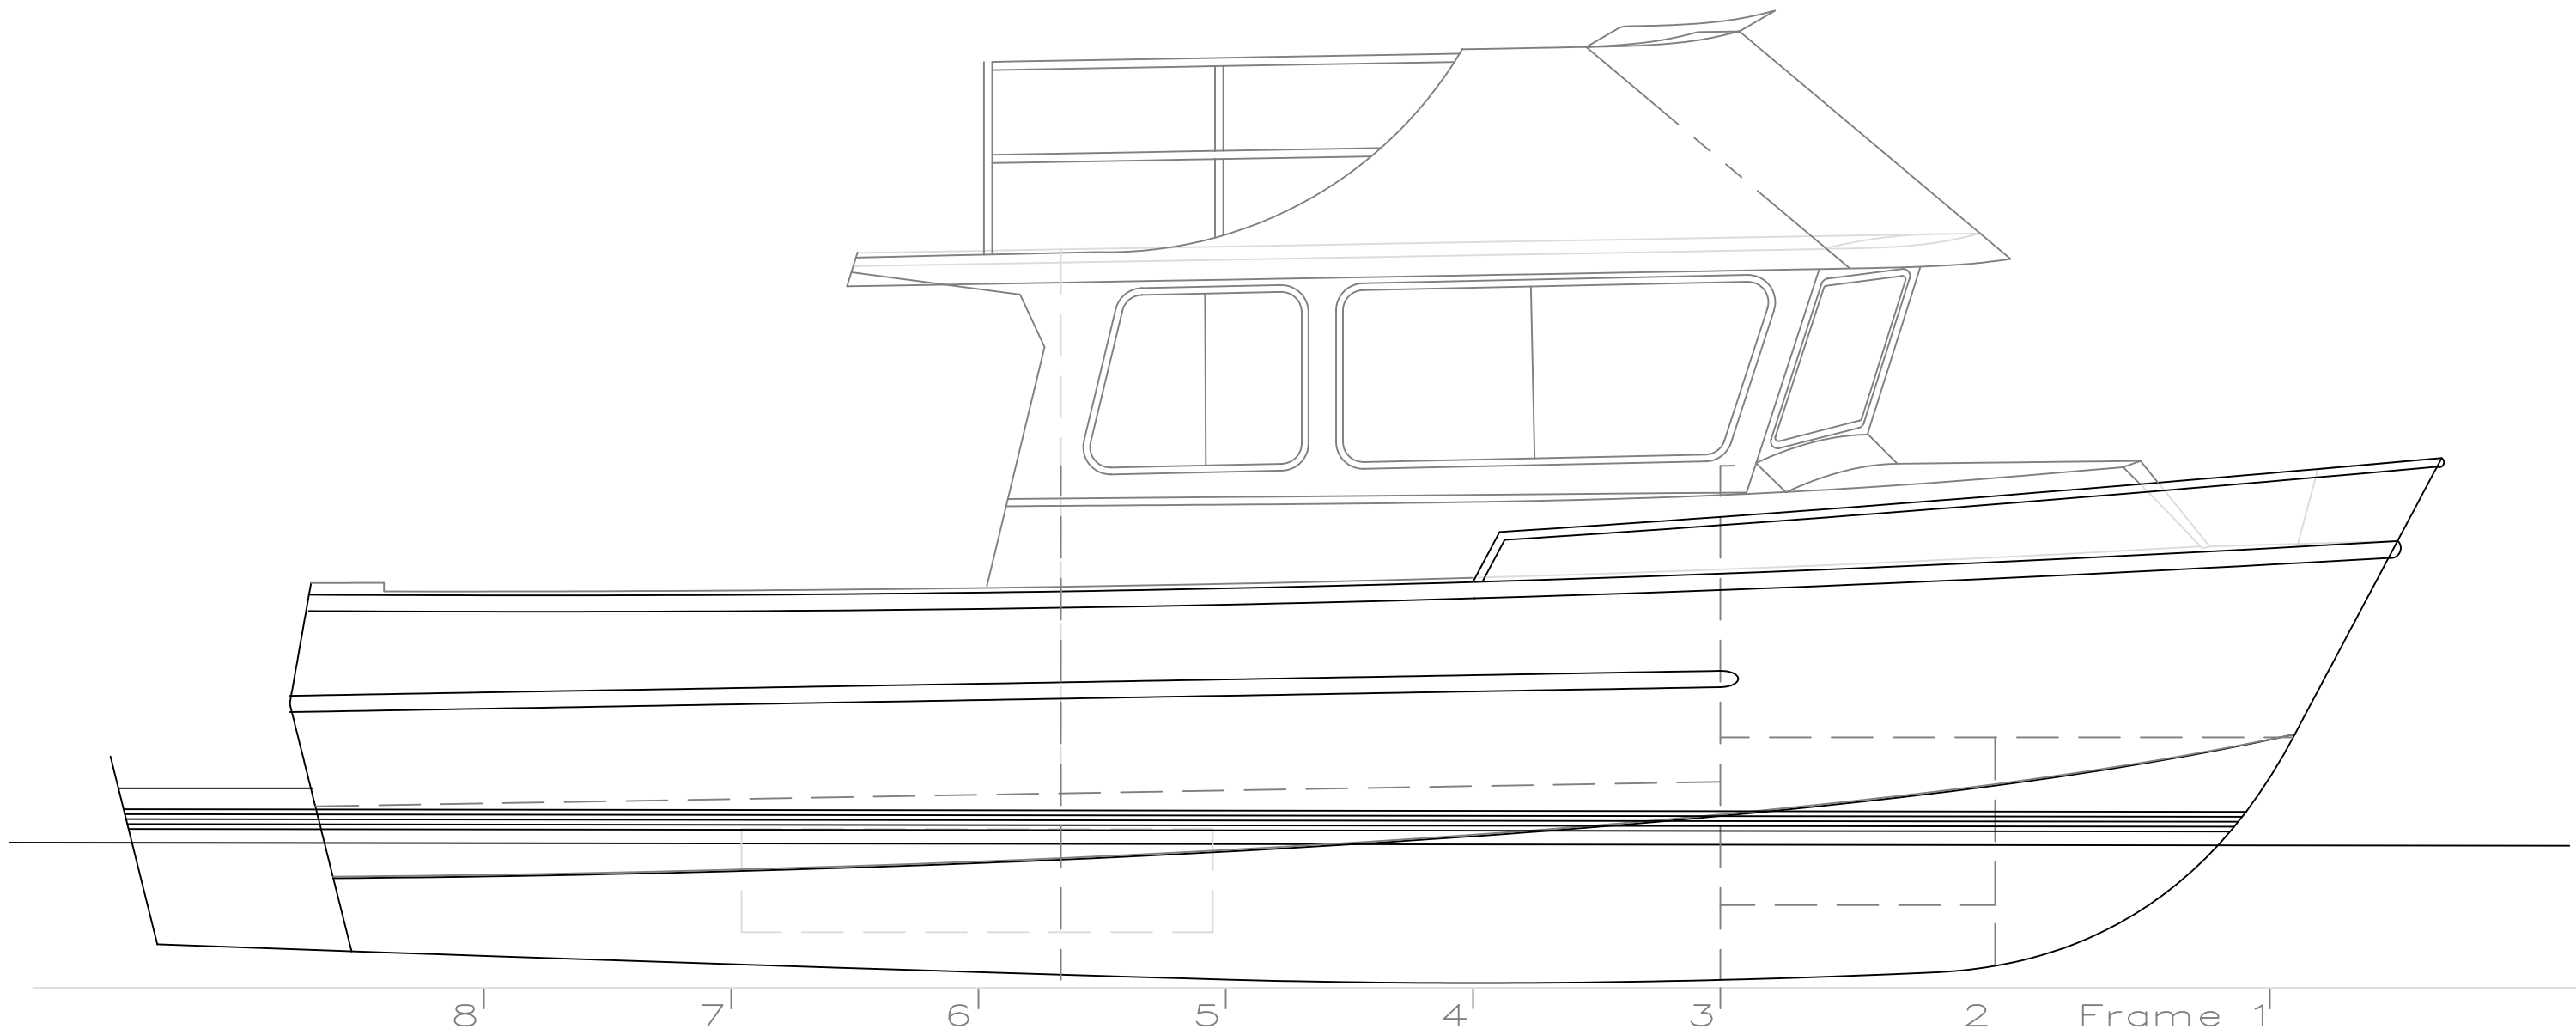

Norvelle Boats: 2695 Explorer — PROFILE VIEW

Response Marine, Inc.
Newburyport, MA
978-609-0525
www.responsemarine.com

1-27-06
 $\frac{1}{2}'' = 1'$

Norvelle Boats: 2695 Explorer — PROFILE VIEW

8' House w/ Flybridge

Response Marine, Inc.
Newburyport, MA
978-609-0525
www.responsemarine.com

1-27-06
1/2" = 1'

Norvelle Boats: 2695 Explorer — PLAN VIEW

Response Marine, Inc.
Newburyport, MA
978-609-0525
www.responsemarine.com

1-27-06
1/2" = 1'

Norvelle Boats: 2695 Explorer — END VIEWS

Response Marine, Inc.
Newburyport, MA
978-609-0525
www.responsemarine.com

1-27-06
1/2" = 1'