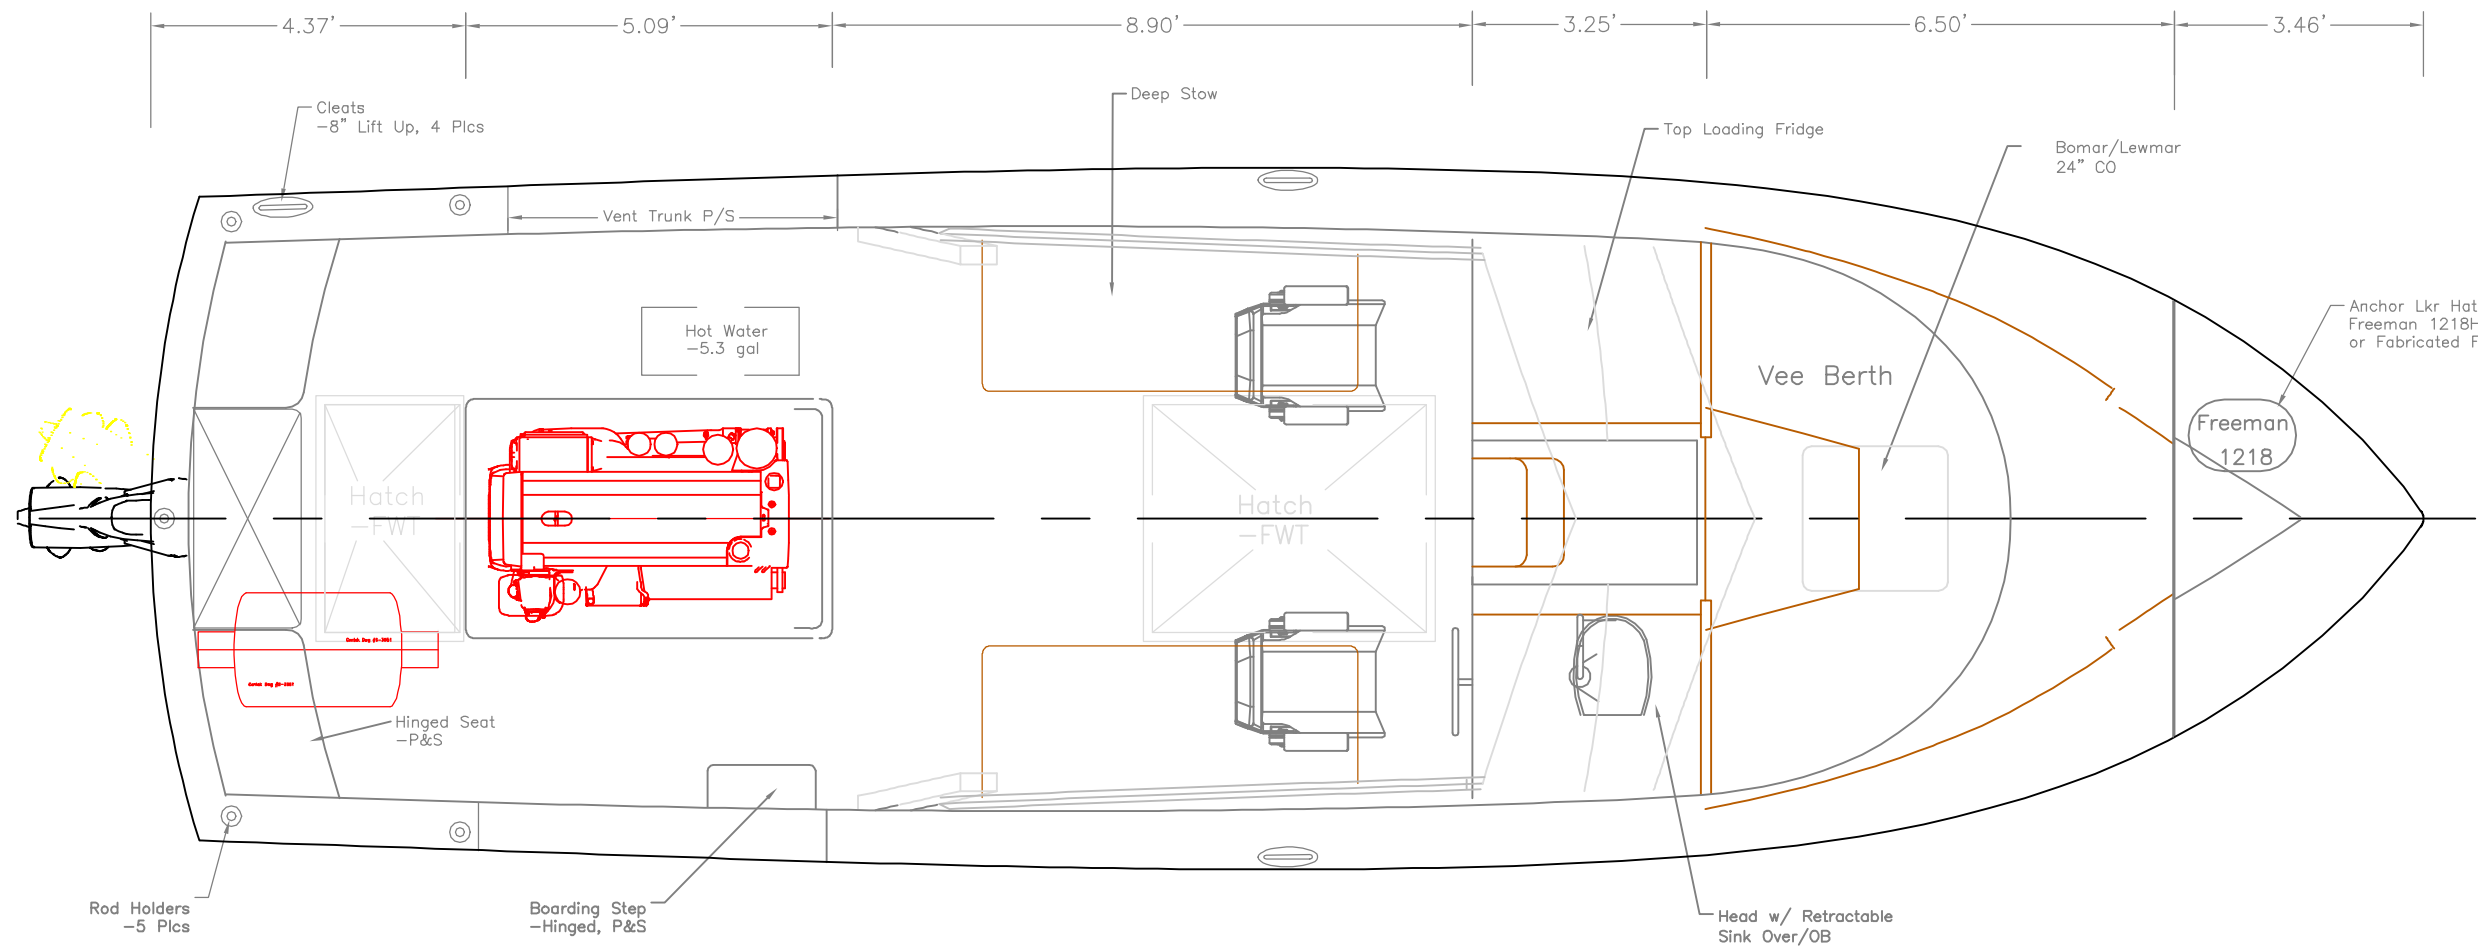

9 8 7 6 5 4 3 2 1
 WT BHD WT BHD WT BHD WT BHD Frames

OUTBOARD PLAN & PROFILE

31'7" Fish/Cruise
 For: Ken Koelling

SCALE 3/8" = 1'	DES/DWN WAL	DATE 1/23/07
--------------------	----------------	-----------------

SHEET	
Response Marine, Inc.	DWG NO. 274-01

Newburyport, MA, www.responsemarine.com

REV.	DESCRIPTION

INBOARD PLAN & PROFILE		
31' 7" Fish/Cruise		
For: Ken Koelling		
SCALE 3/8" = 1'	DES/DWN WAL	DATE 1/23/07
Response Marine, Inc.		SHEET
Newburyport, MA, www.responsemarine.com		DWG NO. 274-02

9 8 7 6 5 4 3 2 1
 WTBHD WTBHD WTBHD WTBHD WTBHD WTBHD WTBHD WTBHD Frames 1

REV.	DESCRIPTION