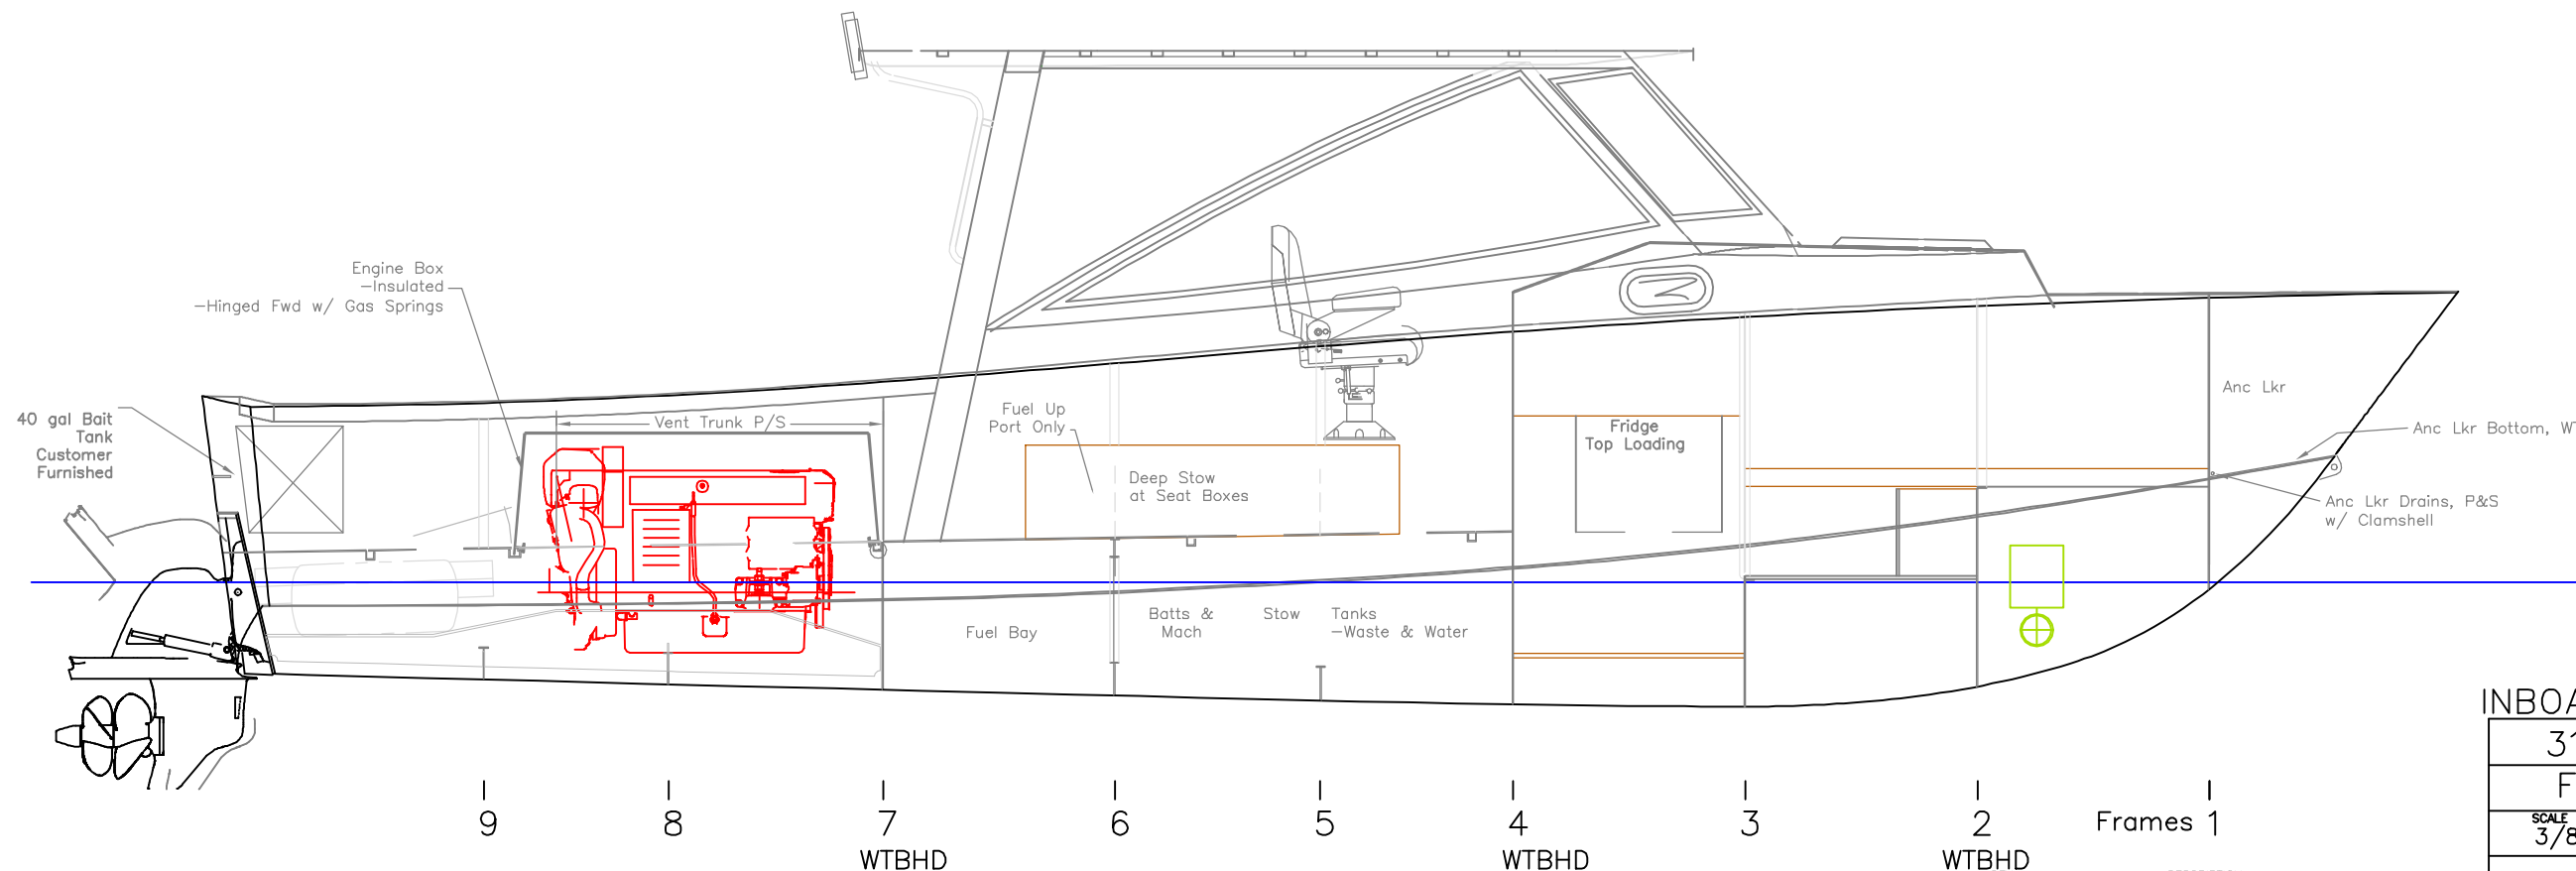

9 8 7 6 5 4 3 2 1
 WT BHD WT BHD WT BHD WT BHD Frames

OUTBOARD PLAN & PROFILE

31'7" Fish/Cruise
 For: Ken Koelling

SCALE 3/8" = 1'	DES/DWN WAL	DATE 1/23/07
--------------------	----------------	-----------------

SHEET	
Response Marine, Inc.	DWG NO. 274-01

Newburyport, MA, www.responsemarine.com

REV.	DESCRIPTION

INBOARD PLAN & PROFILE		
31' 7" Fish/Cruise		
For: Ken Koelling		
SCALE 3/8" = 1'	DES/DWN WAL	DATE 1/23/07
Response Marine, Inc.		SHEET
Newburyport, MA, www.responsemarine.com		DWG NO. 274-02